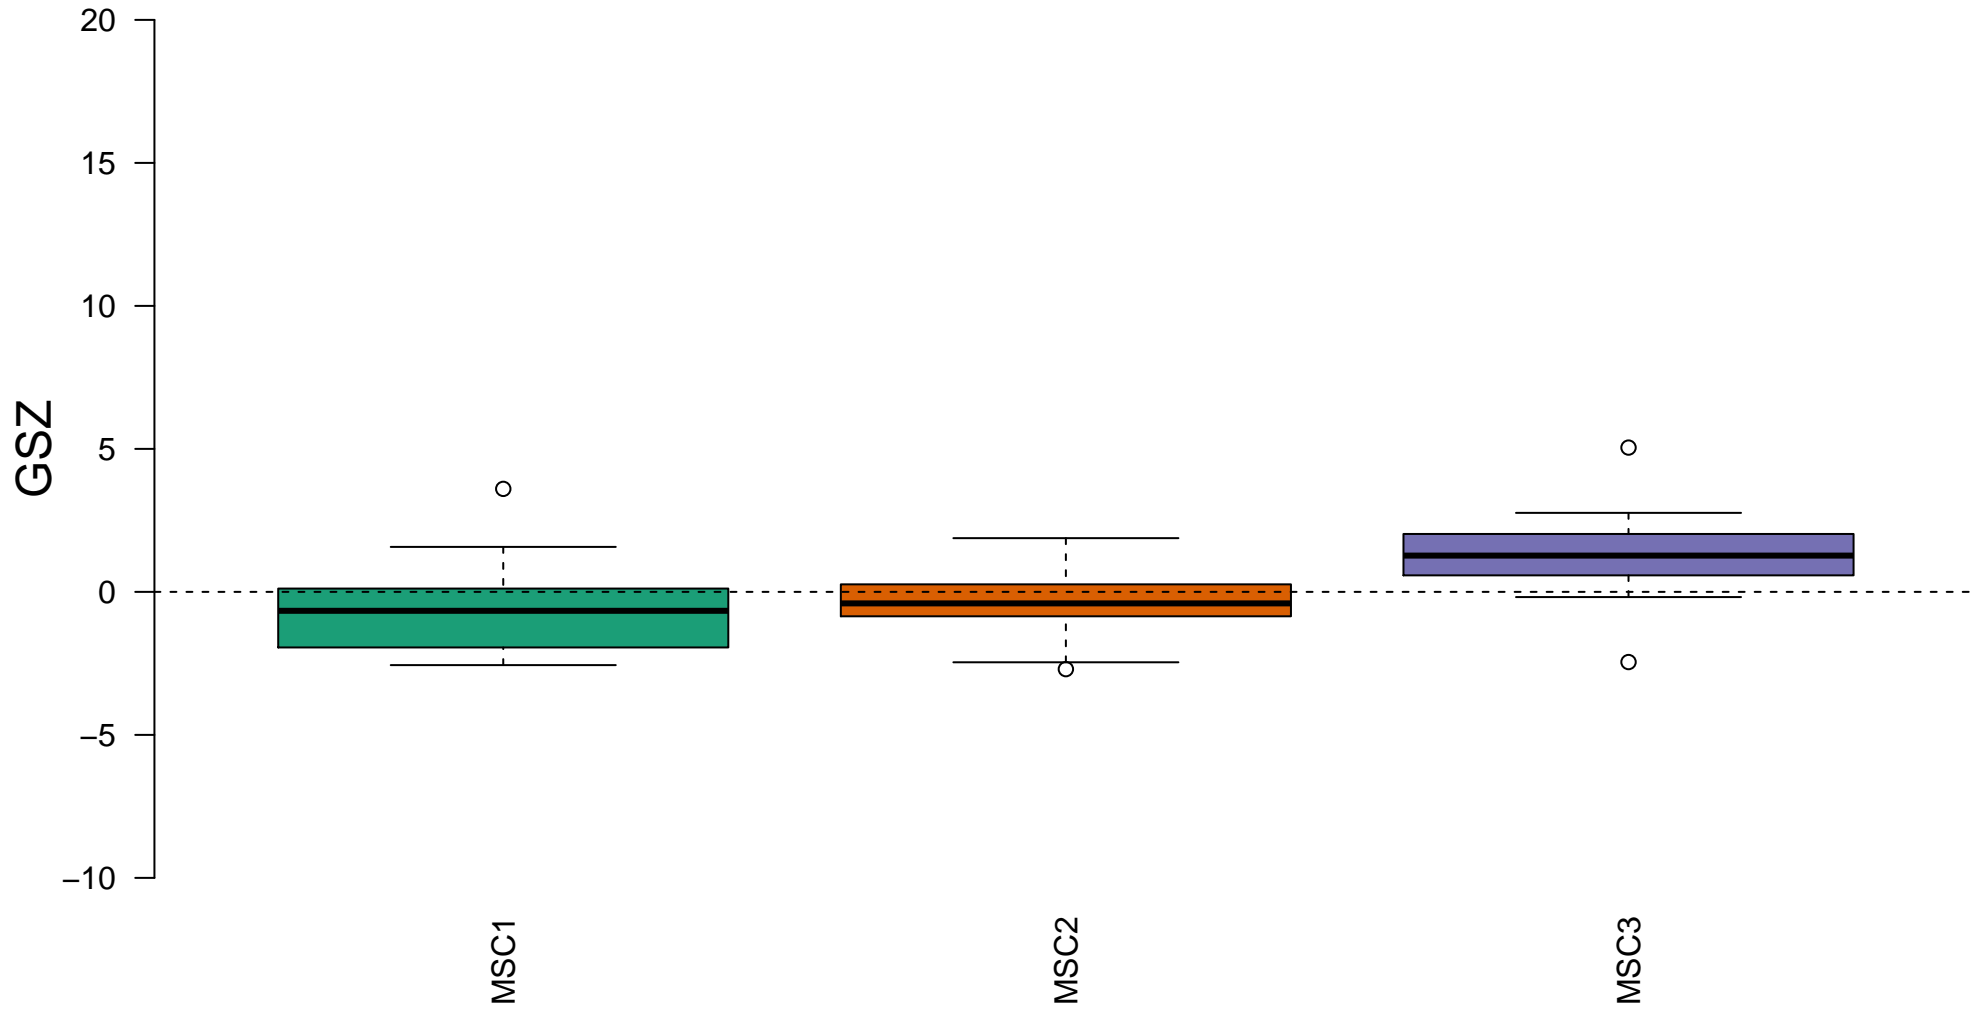

# DAZARD\_UV\_RESPONSE\_CLUSTER\_G24

■ on  
■ -  
□ off

# DAZARD\_UV\_RESPONSE\_CLUSTER\_G24

Enrichment in overexpression spots

Enrichment in kMeans clusters