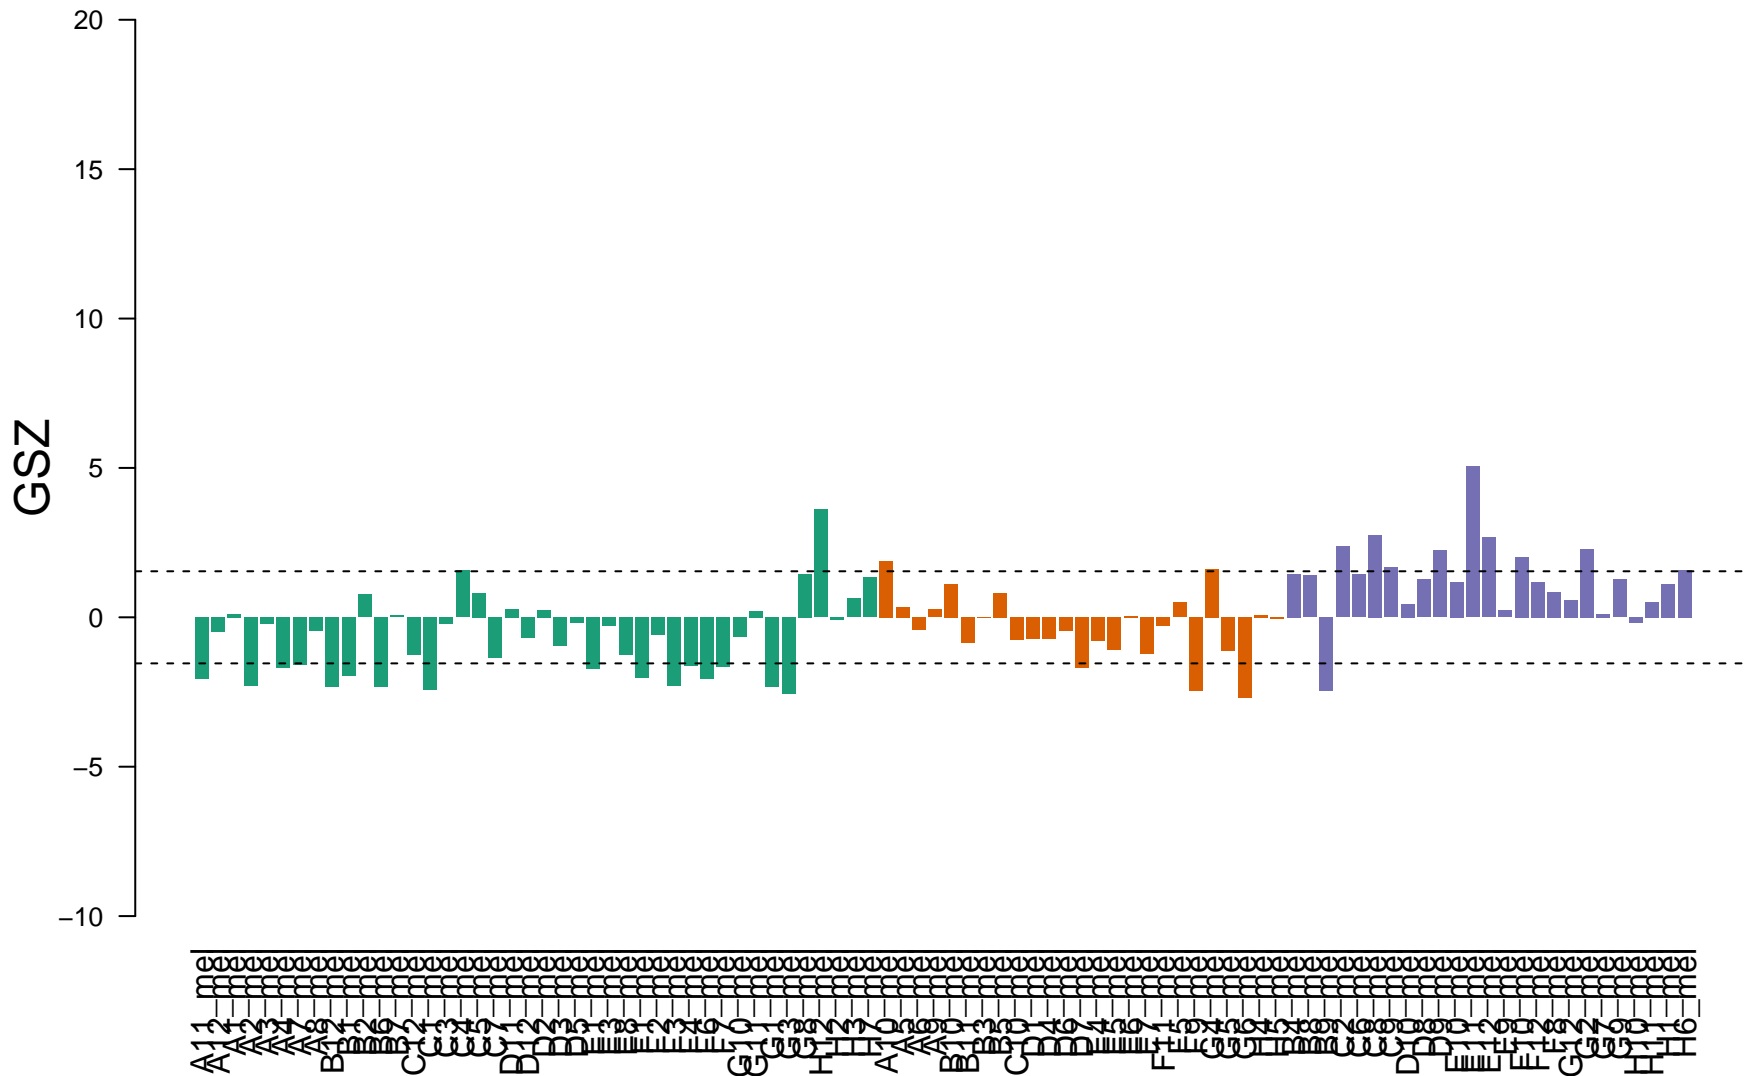

# DAZARD\_UV\_RESPONSE\_CLUSTER\_G24

■ on  
■ -  
□ off

# DAZARD\_UV\_RESPONSE\_CLUSTER\_G24

Enrichment in overexpression spots

Enrichment in kMeans clusters